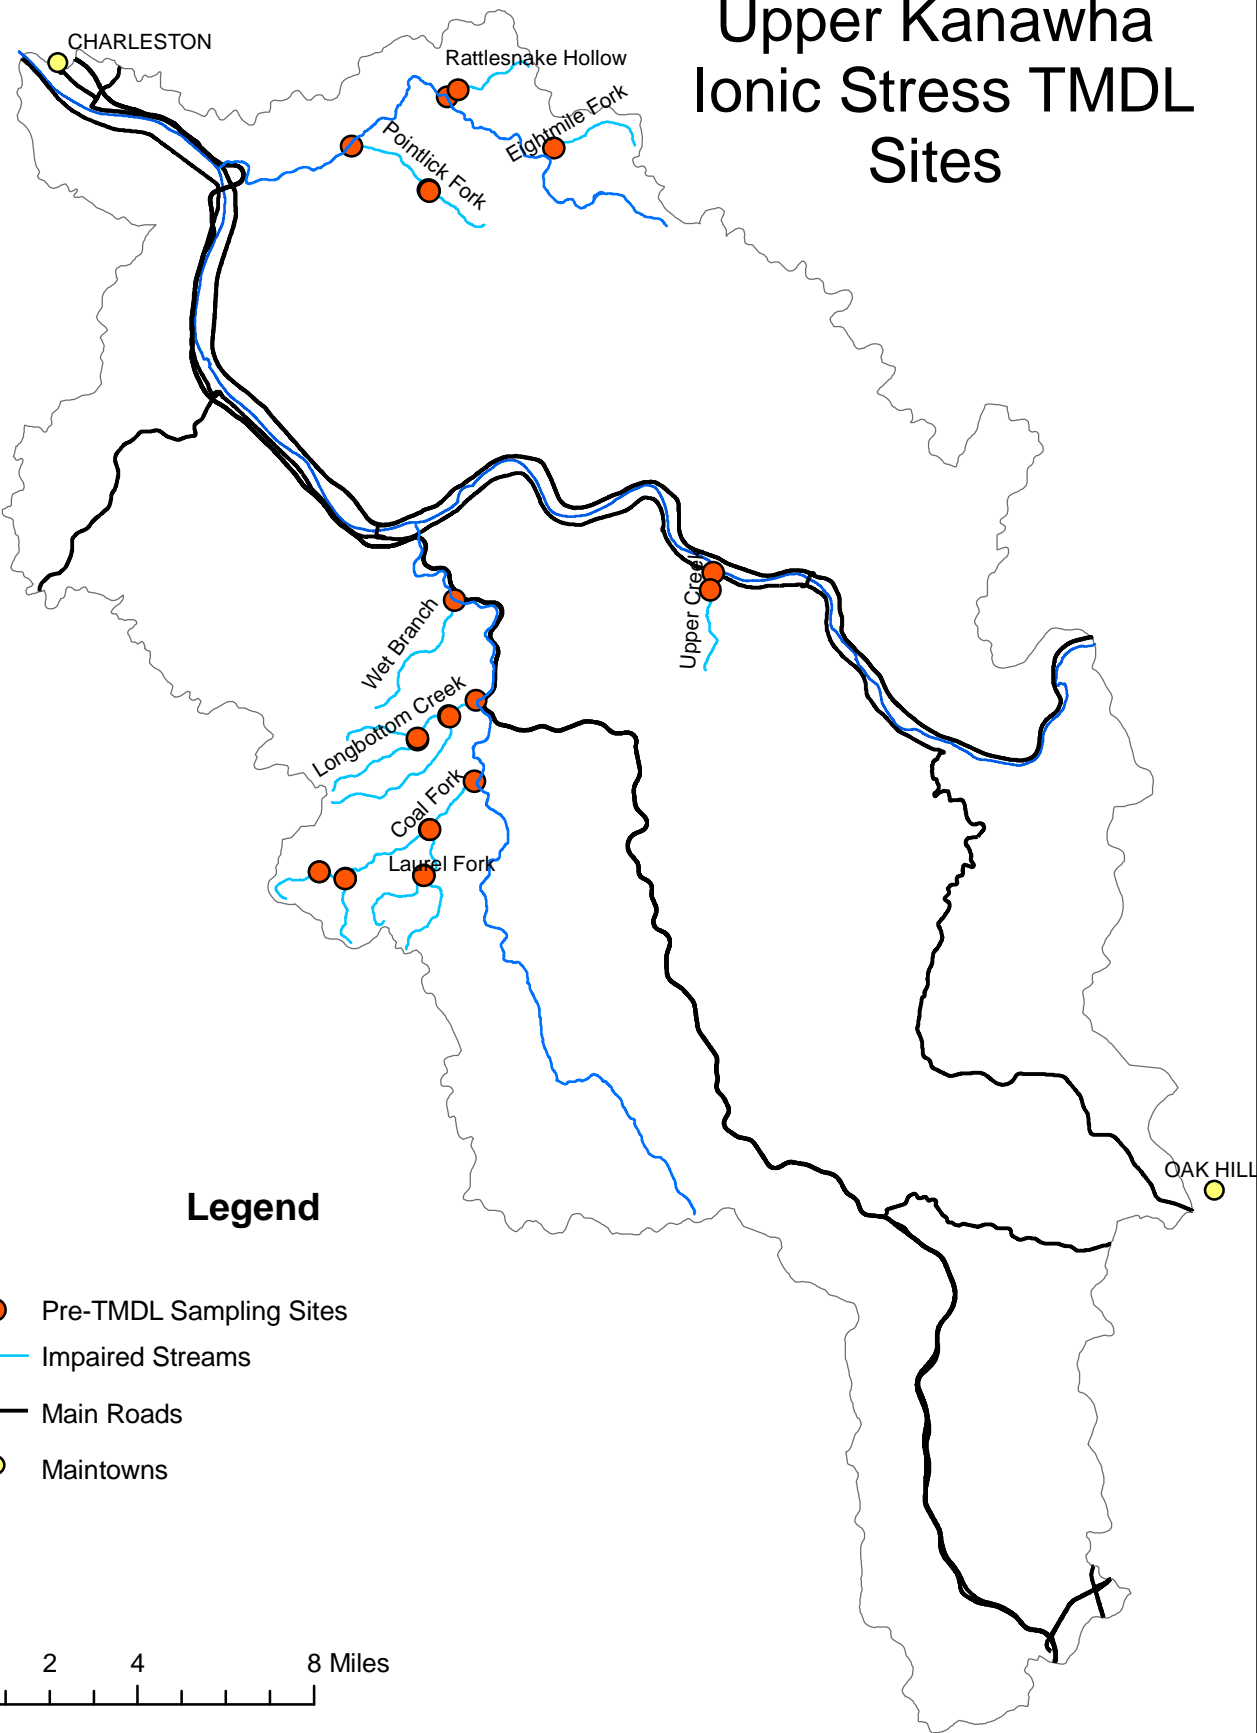

# Upper Kanawha Ionic Stress TMDL Sites

## Legend

- Pre-TMDL Sampling Sites
- Impaired Streams
- Main Roads
- Maintowns