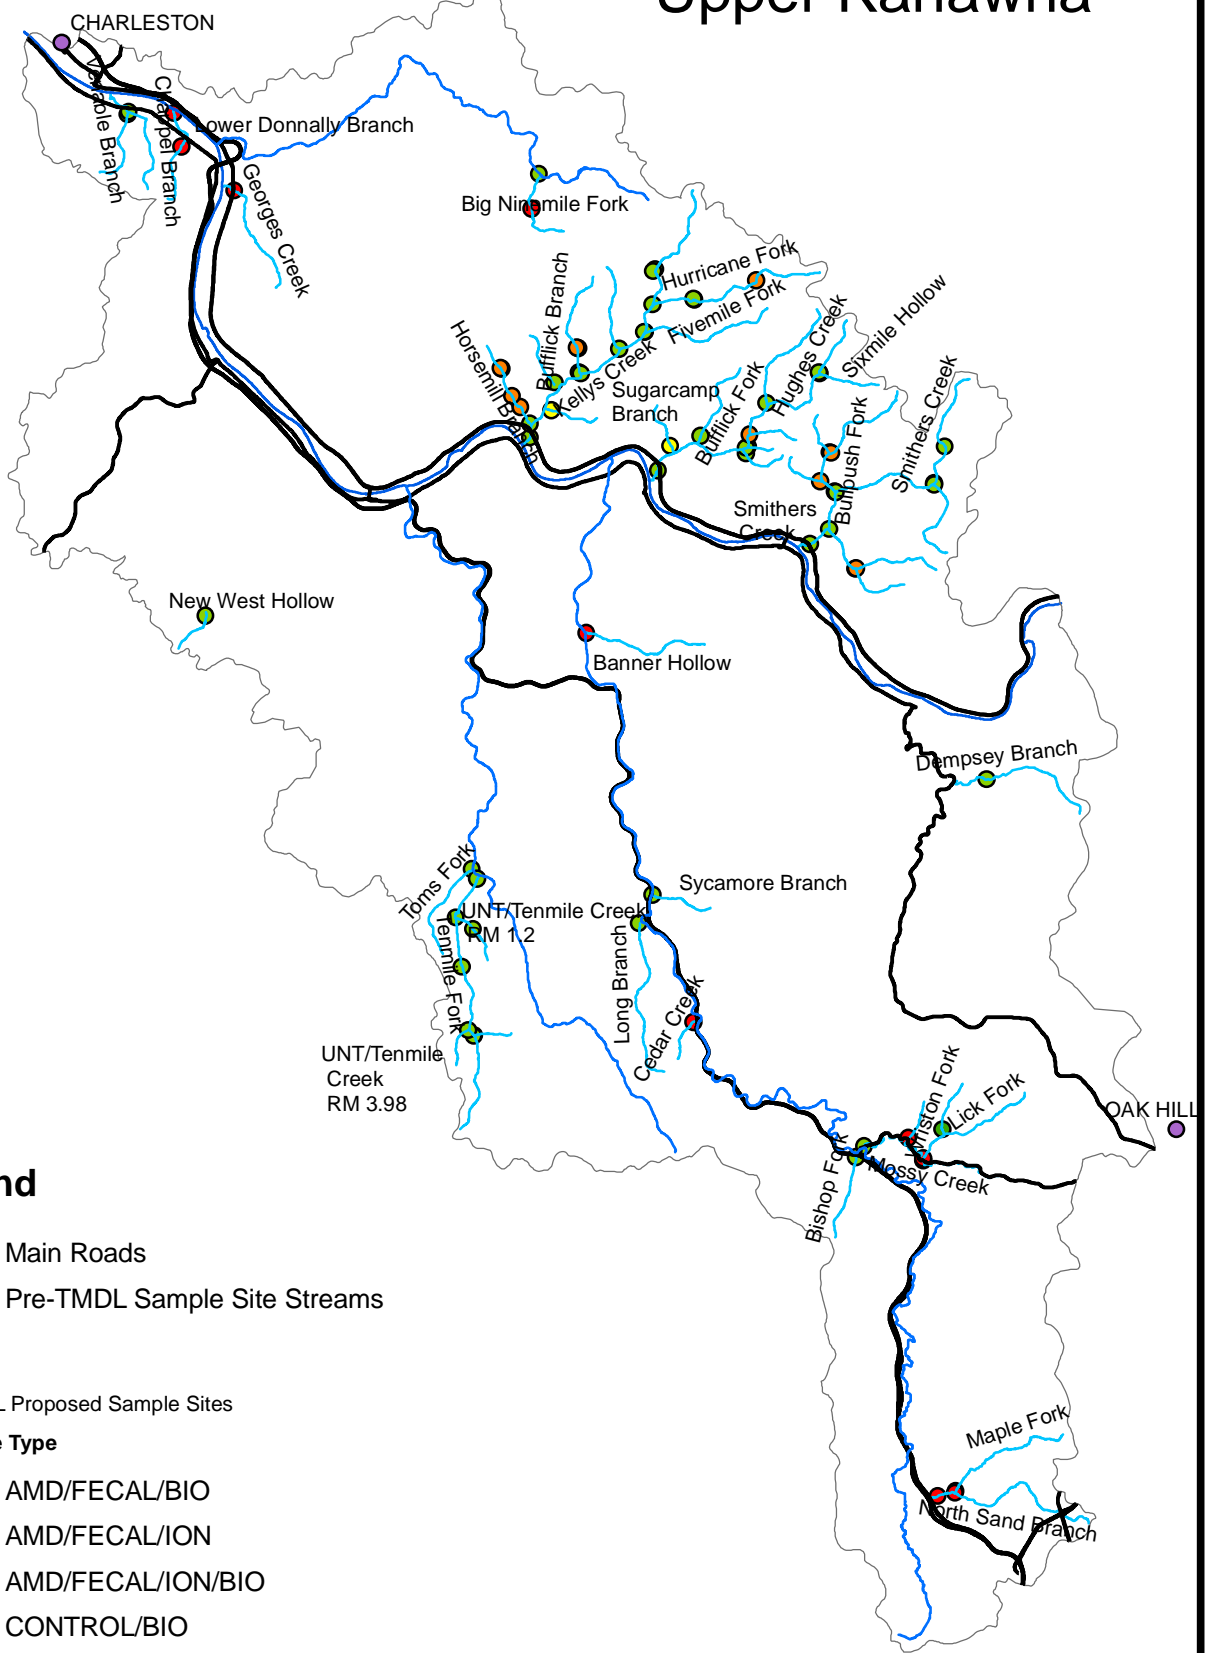

Upper Kanawha

Legend

- Main Roads
- Pre-TMDL Sample Site Streams

2011 TMDL Proposed Sample Sites

Sample Type

- AMD/FECAL/BIO
- AMD/FECAL/ION
- AMD/FECAL/ION/BIO
- CONTROL/BIO
- CONTROL/PRS-BIO